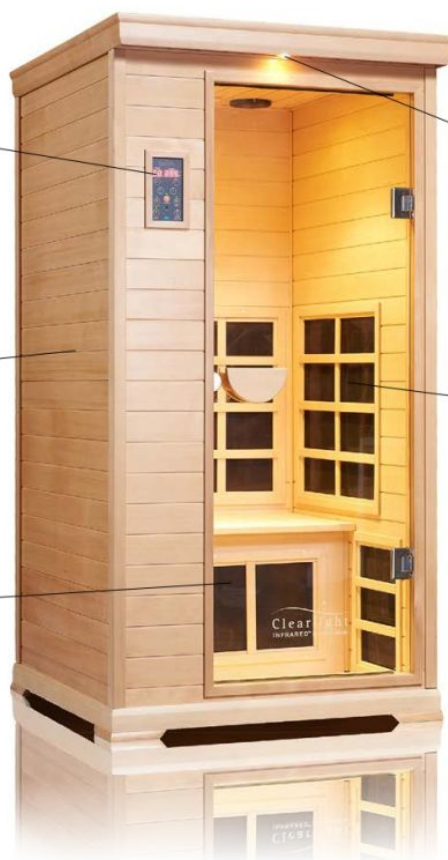

LOW EMF / LOW ELF

The safest and most effective saunas available with Ultra Low EMF / Low ELF technology.

BEAUTIFUL ACCENT LIGHTS

Energy efficient LED lights highlight the beauty of your sauna while providing gentle ambient lighting.

THERAPEUTIC FAR INFRARED HEATERS

Our exclusive True Wave™ hybrid Carbon & Ceramic low EMF far infrared heaters surround you in healing infrared heat.

ENHANCED AUDIO SOUND SYSTEM

Bluetooth and AUX inputs make it easy to connect and listen to your audio devices.

360° HEAT

360° heat to effectively heat your core.

STRONG CONSTRUCTION

Strong and sturdy construction with a traditional look.

EXCLUSIVE UNDER FLOOR HEATER

Only Clearlight Essential Saunas include a heater underneath the ceramic floor to enhance your sauna session.

SPECIFICATIONS

Construction

Eco Certified Grade "A" clear
Hypoallergenic Nordic Spruce
6 mm safety glass
Weight: 148 kg

Exterior

Width: 100 cm
Depth: 112 cm
Height: 195 cm

Interior

Width: 90 cm
Depth: 100 cm
Height: 182 cm
Bench: 89 cm x 51 cm

Far Infrared Heaters

True Wave™ Carbon & Ceramic
Low EMF/ELF Heaters
Power: 230 V / 1,410 W / 6A

Full Lifetime Warranty

Comes with standard chromotherapy, upgrade possible.

Χαρακτηριστικά

ΤΥΠΟΣ ΞΥΛΟΥ

Το Essential CE-1 διατίθεται σε υποαλλεργικό σκανδιναβικό έλατο ποιότητας "A". Χρησιμοποιούμε σκληρυμένο γυαλί πάχους 8 mm και κατασκευή γλώσσας και αυλακίου διπλού τοιχώματος.